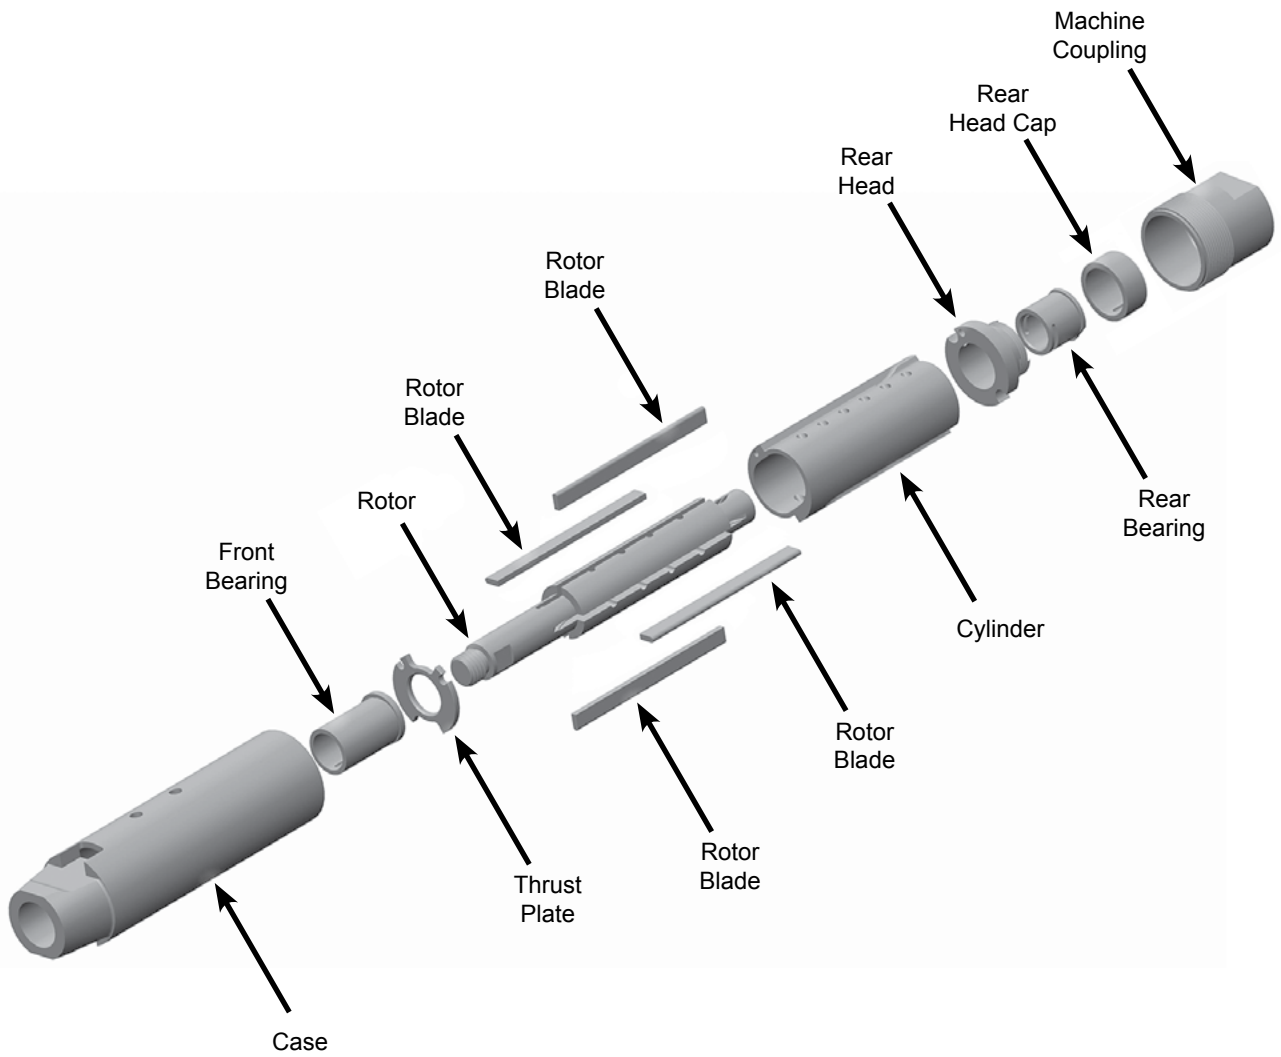

Airetool® 3000 Series Motor

“A1”