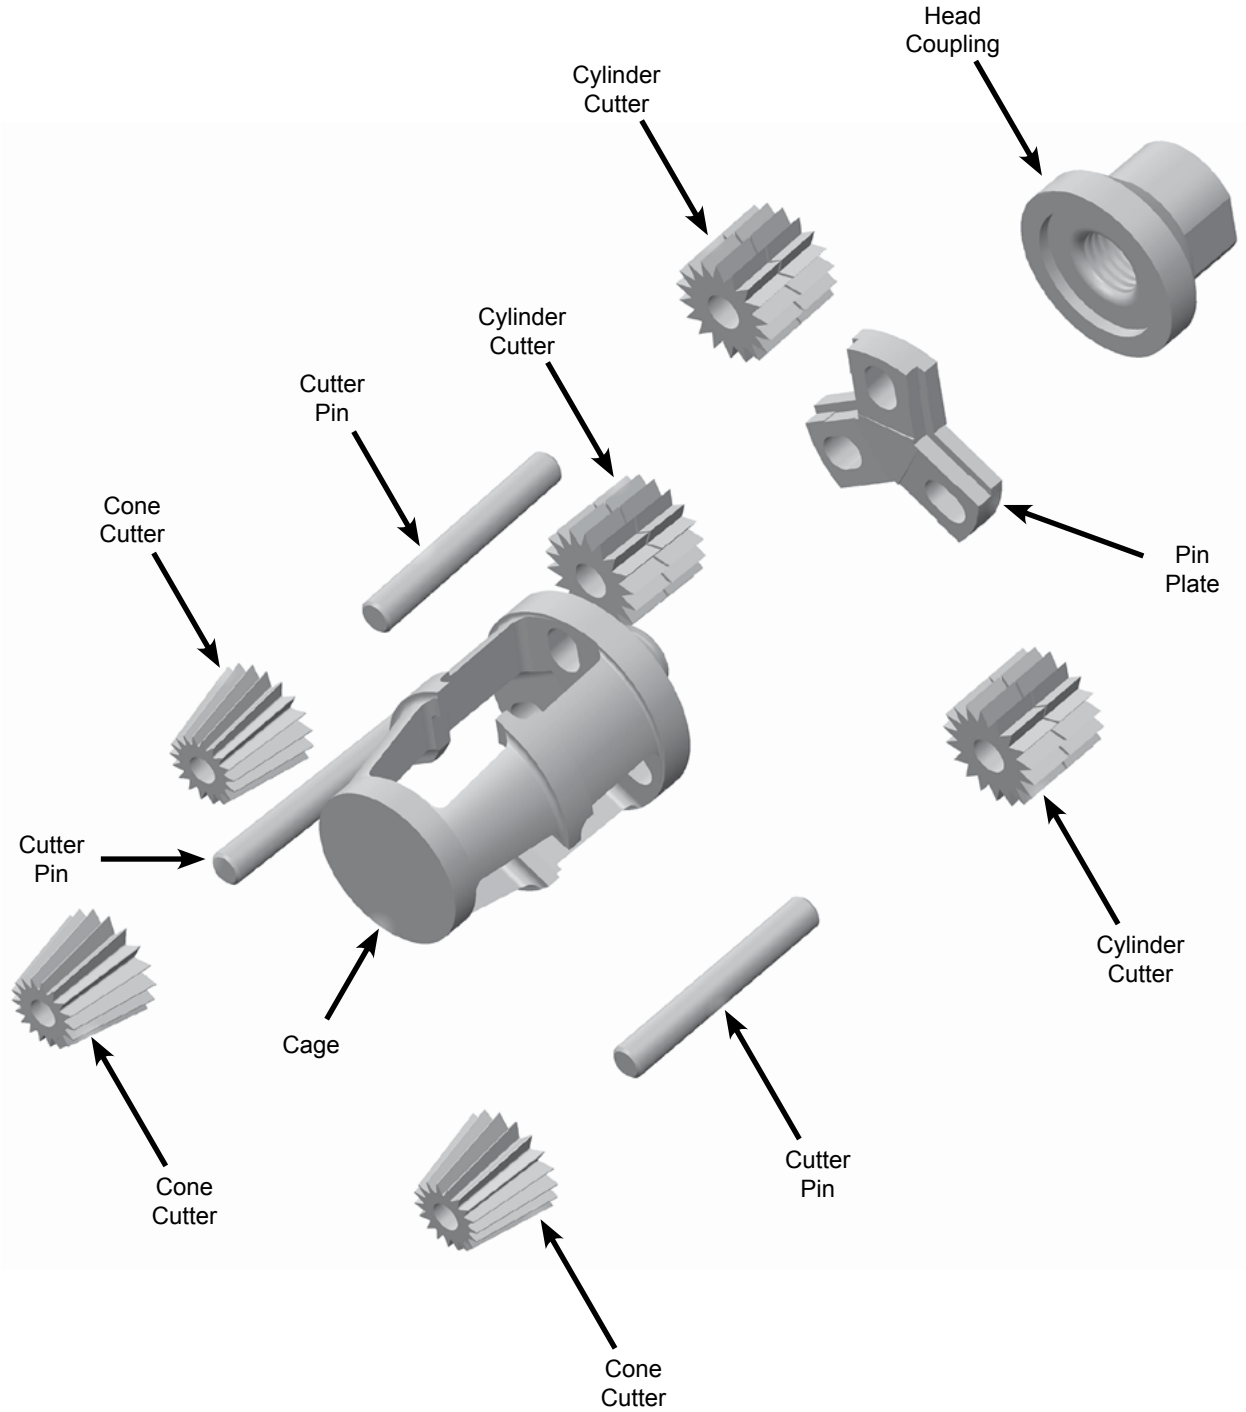

1-1/2" - 6" I.D. for Straight Tubes and Drill Pipe

Airetool®

P and TC Single Expansion Heads

“A”

Head Number 4069400 (P 8) Explode Shown

Refer to the parts listing for required quantities of component parts for each head.