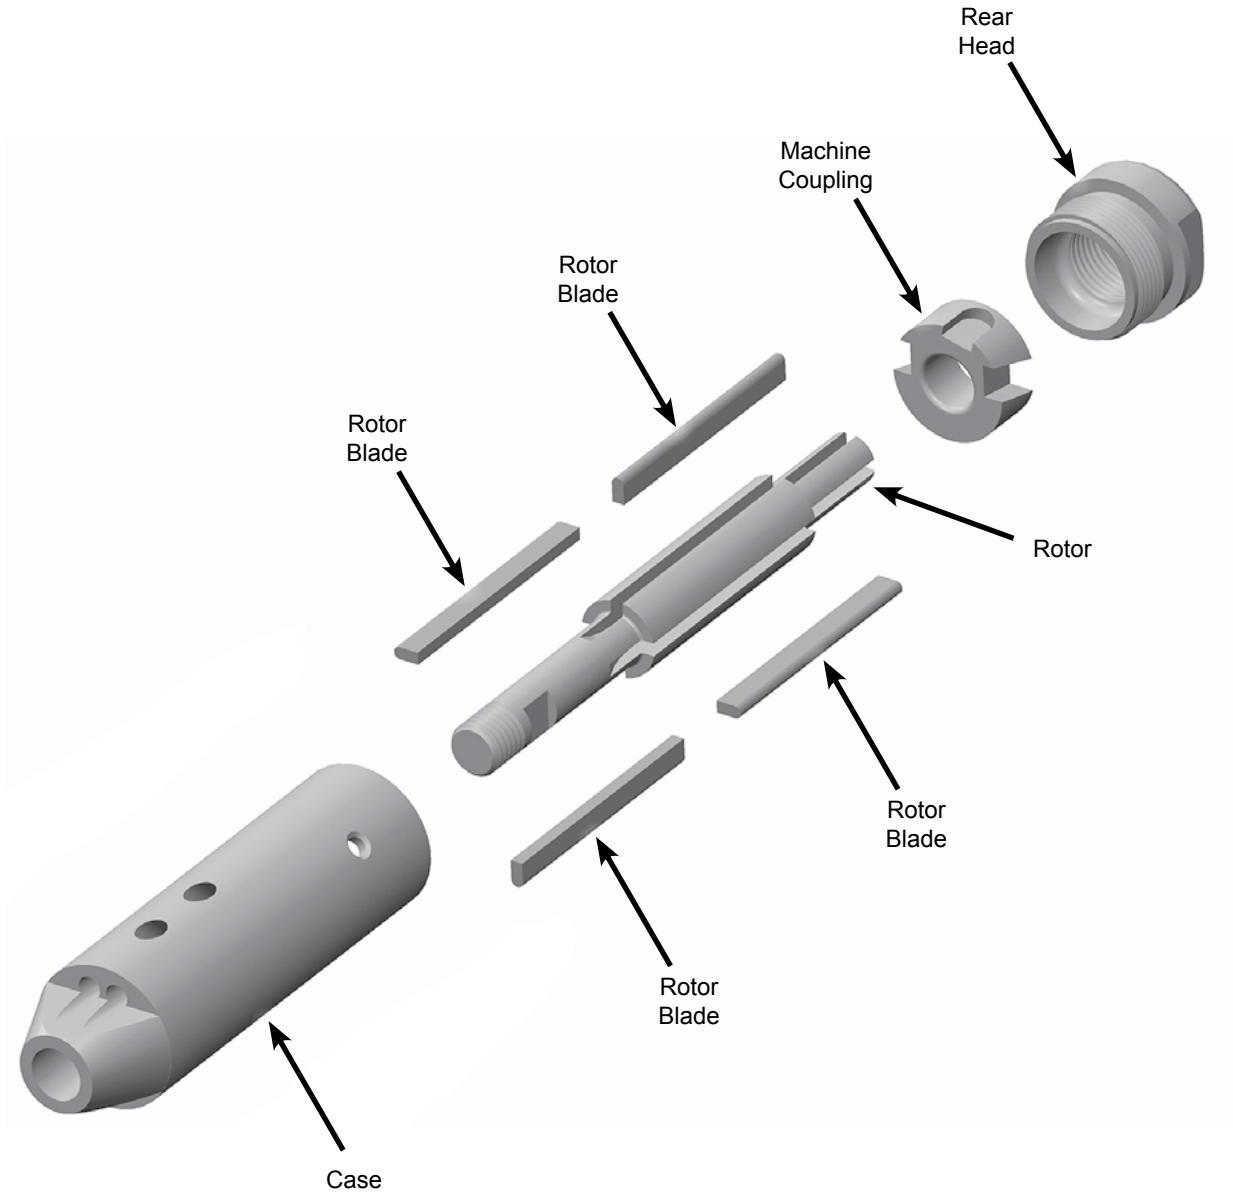

Parts Manual
PL19-6014EN
09/16/2015

Airetool®

Midget Motors
Tube Cleaning Motor (1/2" - 1-3/8" I.D. Straight Tubes)

For additional product information visit our website at <http://www.apextoolgroup.com>

Airetool® Midget Power Motors

“A”

Airetool®

Midget Power Motors

PL19-6014EN

09/16/2015

Midget Motors

Motor Number	Motor O.D.	Tube I.D.	Component Parts												Rotor Thread	Air Hose		
			Case		Rear Head		Machine Coupling		Rotor		Rotor Blade		Dowel Pin *				Shaft Wrench	
			#	Number	#	Number	#	Number	#	Number	#	Number	#	Number			#	Number
4074900 (24)	15/32"	1/2"	1	1056400 (X 2401)	1	1056500 (2403)	1	1056600 (2404)	1	1056700 (2405)	4	1056800 (2406)	1	1056900 (2412)	1	3240100 (5/32")	10-32	3/16"
4075400 (30)	37/64"	5/8"	1	1067100 (X 3001)	1	1067300 (X 3003)	1	1067400 (X 3004)	1	1063000 (X 2705)	4	1063100 (2706)	1	1067500 (3012)	1	3240200 (3/16")	1/4" NF	1/4"
4075100 (27)	11/16"	3/4"	1	1062600 (X 2701)	1	1062800 (X 2703)	1	1062900PT (X 2704)	1	1063000 (X 2705)	4	1063100 (2706)	1	1067500 (3012)	1	3240200 (3/16")	1/4" NF	1/4"
4075310 (29 A)	25/32"	7/8"	1	1064901 (2901 A)	1	1065001 (2903 A)	1	1065100 (2904)	1	1060800PT (2605)	4	1060900 (2606)	1	1331800 (X 6112)	1	14-0805 (5/16")	3/8" NF	3/8"
4075000 (26)	29/32"	1"	1	1060500 (2601 G)	1	1060600 (2603)	1	1060700 (2604)	1	1060800PT (2605)	4	1060900 (2606)	1	1334000 (X 6312)	1	14-0805 (5/16")	3/8" NF	3/8"
4075600 (31)	1-1/32"	1-1/8"	1	1069800 (3101)	1	1069900 (3103)	1	1070000 (3104)	1	1070100 (3105)	4	1070200PT (3106)	1	1070300 (3111)	1	2902629 (3/8")	3/8" NF	3/8"
4090100 (X 63 A)	1-1/16"	1-1/4"	1	1333300 (X 6301)	1	1333400 (X 6303)	1	1333600 (X 6304 A)	1	1333700 (X 6305)	4	1333800 (X 6306)	1	1334000 (X 6312)	1	14-0805 (5/16")	3/8" NF	3/8"
4090400 (X 65 A)	1-3/16"	1-3/8"	1	1336300PT (X 6501)	1	1336400 (X 6503)	1	1336600 (X 6504 A)	1	1336700 (X 6505)	4	1336800 (X 6506)	1	1334000 (X 6312)	1	14-0805 (5/16")	3/8" NF	3/8"