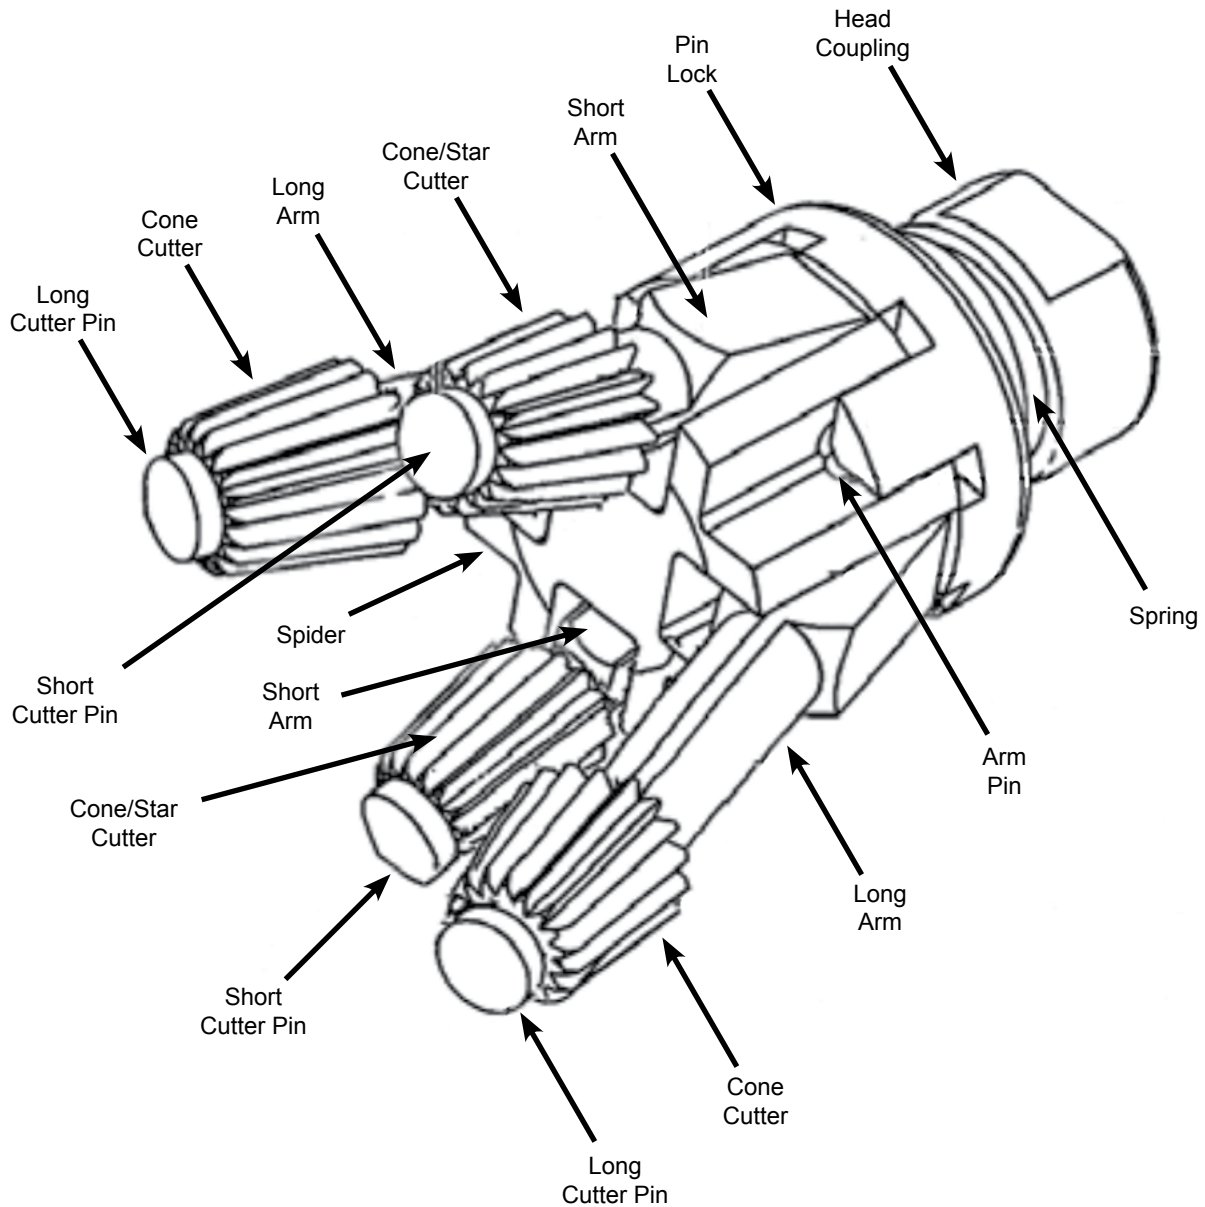

Airetool®
4-Arm: SRA Spring Retracting Arm Heads

“B”

Models

- 4105681 (SRA 3270 7/8)
- 4105694PT (SRA 3270 UJK)
- 4105680 (SRA 970 7/8)
- 4105677PT (SRA 770 7/8)
- 4105683PT (SRA 5770 7/8)

4-Arm: SRA Spring Retracting Arm Heads

Type 4 SRA Spring Retracting 4-Arm Heads - Parts

Motor Number	Component Parts											
	Spider		Long Arm		Short Arm		Head Coupling		Long Cutter Pin		Short Cutter Pin	
	#	Number	#	Number	#	Number	#	Number	#	Number	#	Number
4105681 (SRA 3270 7/8)	1	1071700 (3271)	2	1076100 (3472)	2	1071800 (3272)	1	1717432 (SRA 3373 7/8)	2	1076200 (3474)	2	1071900 (3274)
4105694PT (SRA 3270 UJK)	1	1071700 (3271)	2	1076100 (3472)	2	1071800 (3272)	1	1717456PT (SRA 3273U)	2	1076200 (3474)	2	1071900 (3274)
4105680 (SRA 970 7/8)	1	1039000 (971)	2	1039100 (972)	2	1039200 (972 A)	1	1717442 (SRA 973 7/8)	2	1039300 (974)	2	1039400 (974 A)
4105677PT (SRA 770 7/8)	1	1033000 (771)	2	1033200 (772)	2	1033300 (772 A)	1	1717429 (SRA 773 7/8)	2	1033500PT (774)	2	1033600 (774 A)
4105683PT (SRA 5770 7/8)	1	1033000 (771)	4	1033400 (772 S)		-----	1	1717429 (SRA 773 7/8)	4	1033700 (774 S)		-----

Parts List Continued Below

Type 4 SRA Spring Retracting 4-Arm Heads - Parts (continued)

Motor Number	Component Parts											
	Arm Pin		Pin Lock		Cone Cutter		Star Cutter		Spring		Universal Joint *	
	#	Number	#	Number	#	Number	#	Number	#	Number	#	Number
4105681 (SRA 3270 7/8)	4	1072000 (3275)	1	1717444 (SRA 3276)	2	1041700 (1047)	2	1064600 (2837)	1	1717433 (SRA 3379)		-----
4105694PT (SRA 3270 UJK)	4	1072000 (3275)	1	1717444 (SRA 3276)	2	1041700 (1047)	2	1064600 (2837)	1	1717433 (SRA 3379)	1	4094150PT (651 KNF)
4105680 (SRA 970 7/8)	4	1039500 (975)	1	1717441 (SRA 976)	4	1028800 (637)		-----	1	1717433 (SRA 3379)		-----
4105677PT (SRA 770 7/8)	4	1033800 (775)	1	1717428 (SRA 776)	4	1031700 (747)		-----	1	1717430 (SRA 779)		-----
4105683PT (SRA 5770 7/8)	4	1033800 (775)	1	1717428 (SRA 776)	4	1031700 (747)		-----	1	1717430 (SRA 779)		-----

* Note: Parts not shown