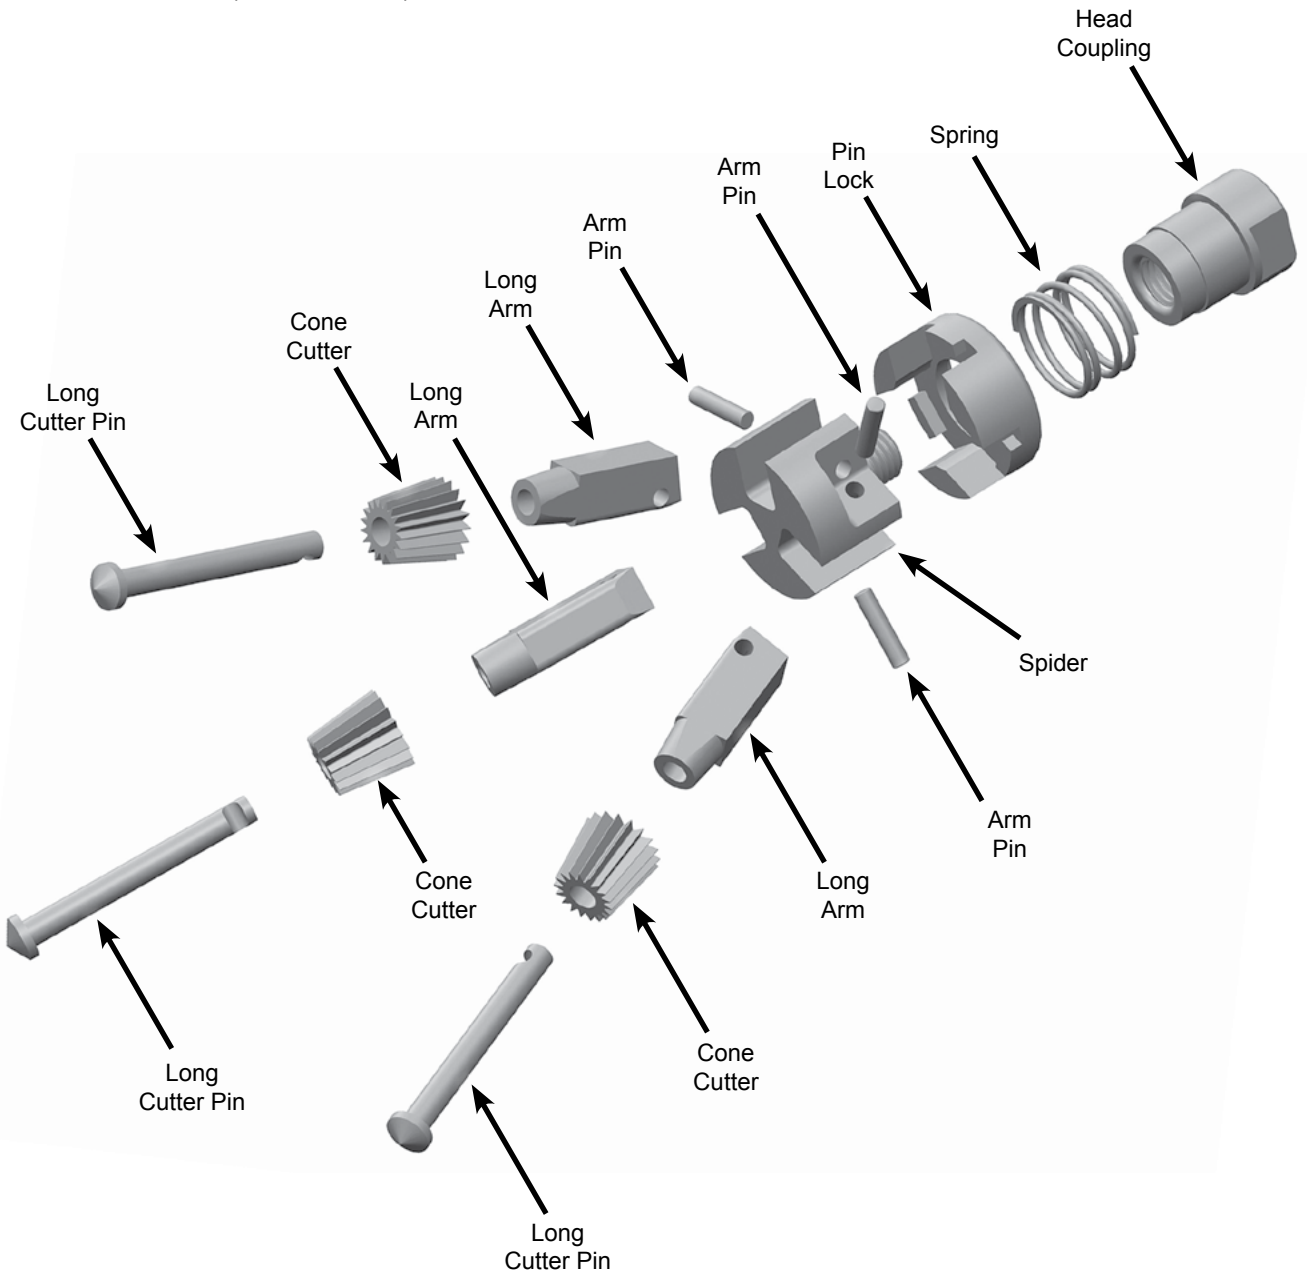

Airetool®
3-Arm: SRA Spring Retracting Arm Heads

“A”

Models

- 4105691PT (SRA 1470 9/16)
- 4105684PT (SRA 1870 5/8)
- 4105679 (SRA 4470 3/4)
- 4105678 (SRA 3370 7/8)

3-Arm: SRA Spring Retracting Arm Heads

Type 4 SRA Spring Retracting 3-Arm Heads - Parts

Motor Number	Component Parts											
	Spider		Long Arm		Short Arm		Head Coupling		Long Cutter Pin		Short Cutter Pin	
	#	Number	#	Number	#	Number	#	Number	#	Number	#	Number
4105691PT (SRA 1470 9/16)	1	1717450PT (1471)	3	1717451PT (1472)		-----	1	1717452PT (SRA 1473 9/16)	3	1717453PT (1474)		-----
4105684PT (SRA 1870 5/8)	1	1050300PT (1871)	3	1050350PT (1872)		-----	1	1717447PT (SRA 1873)	3	1050360PT (1874)		-----
4105679 (SRA 4470 3/4)	1	1082200 (4471)	3	1082300 (4472)		-----	1	1717435 (SRA 4473 3/4)	3	1082400 (4474)		-----
4105678 (SRA 3370 7/8)	1	1075500 (3371)	3	1075600 (3372)		-----	1	1717432 (SRA 3373 7/8)	3	1075700 (3374)		-----

Parts List Continued Below

Type 4 SRA Spring Retracting 3-Arm Heads - Parts (continued)

Motor Number	Component Parts											
	Arm Pin		Pin Lock		Cone Cutter		Star Cutter		Spring		Universal Joint *	
	#	Number	#	Number	#	Number	#	Number	#	Number	#	Number
4105691PT (SRA 1470 9/16)	3	1717454PT (1475)	1	1717455PT (SRA 1476)	3	1066000 (2947)		-----	1	1717449PT (SRA 1879)		-----
4105684PT (SRA 1870 5/8)	3	1050370PT (1875)	1	1717448PT (SRA 1876)	3	1068900 (3047)		-----	1	1717449PT (SRA 1879)		-----
4105679 (SRA 4470 3/4)	3	1082500 (4475)	1	1717434 (SRA 4476)	3	1214100 (C 19)		-----	1	1717436 (SRA 4479)		-----
4105678 (SRA 3370 7/8)	3	1075800 (3375)	1	1717431 (SRA 3376)	3	1028800 (637)		-----	1	1717433 (SRA 3379)		-----

* Note: Parts not shown