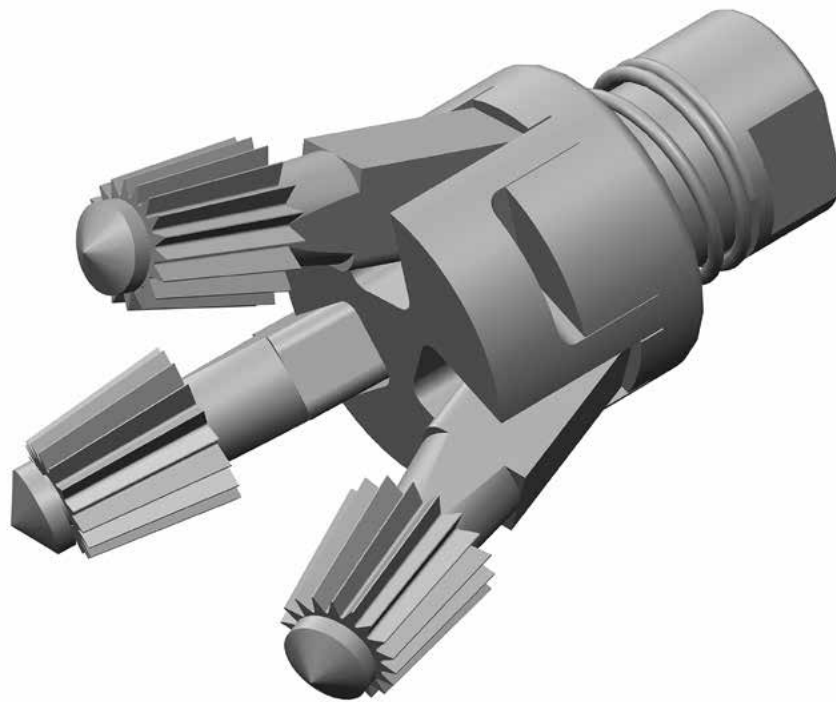

# Airetool®

**SRA Series**  
Spring Retracting Arm Heads

1-1/2" - 4-3/4" I.D. for Straight Tubes, Bent Tubes, and Drill Pipe

*For additional product information visit our website at <http://www.apextoolgroup.com>*

**Airetool®**  
SRA Spring Retracting Arm Heads

**Type 4 SRA Spring Retracting Arm Heads - Specifications**

Head Number	Tube I.D.	Closed	Expands To	Coupling Tap	Number of Arms
4105691PT (SRA 1470 9/16)	1-1/2'	1-3/8"	2-3/8"	9/16"	3
4105684PT (SRA 1870 5/8)	2"	1-7/8"	2-7/8"	5/8"	3
4105679 (SRA 4470 3/4)	2-5/16"	2"	3-1/2"	3/4"	3
4105678 (SRA 3370 7/8)	2-3/4"	2-1/4"	3-7/8"	7/8"	3
4105681 (SRA 3270 7/8)	3"	2-1/2"	4"	7/8"	4
4105694PT (SRA 3270 UJK)	3"	2-1/2"	4"	7/8"	4
4105680 (SRA 970 7/8)	3-1/4"	2-3/4"	4-1/4"	7/8"	4
4105677PT (SRA 770 7/8)	3-1/2"	3"	4-7/8"	7/8"	4
4105683PT (SRA 5770 7/8)	4-3/4"	2-3/4"	5-1/2"	7/8"	4

## 3-Arm: SRA Spring Retracting Arm Heads

## 4-Arm: SRA Spring Retracting Arm Heads